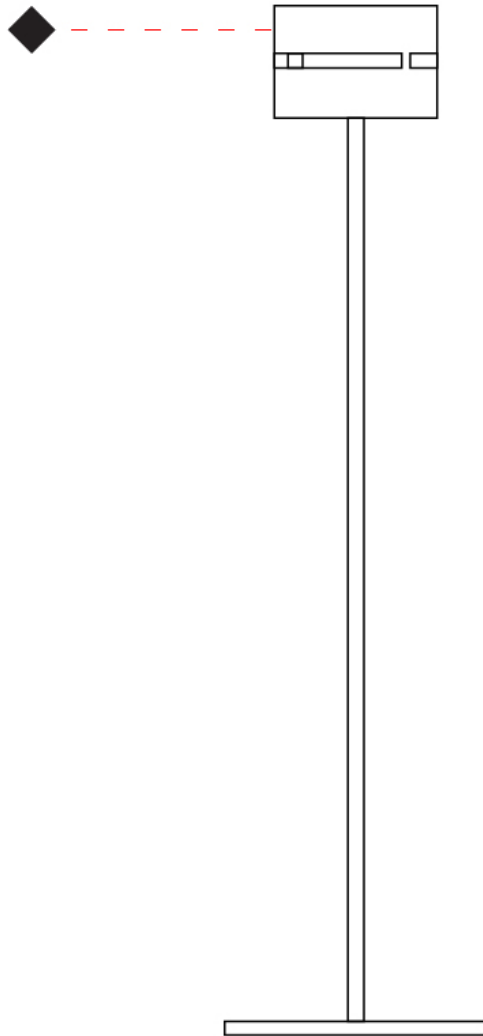

LUZ OCULTA METAL PORTABLE

D54023-

PROJECT

TYPE

SPECIFIER

QUANTITY

DATE

D