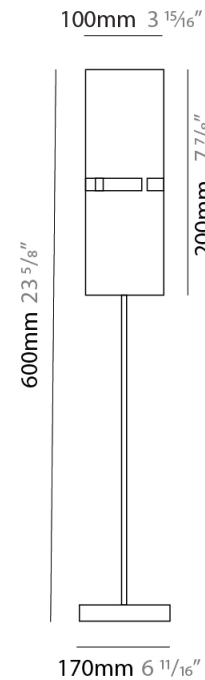

PROJECT
TYPE
SPECIFIER
QUANTITY
DATE

LUZ OCULTA METAL PORTABLE

D54027-

base number   Finish
Options

1. To build a product code in our configurator select the specify button on the base model # product page
2. To build a manual product code on this datasheet choose from the options listed below in blue font and add the suffix to the base model #

GENERAL

Series: Luz Oculta
Subseries: Luz Oculta Metal
Brand: Fambuena
Division: Design
Mounting Type: Portable
Mounting Location: Table
Subcategory: Table

PHYSICAL

Shape: Cylinder
Diameter (mm): 100
Diameter (in): 3 ¹⁵/₁₆
Height (mm): 600
Height (in): 23 ⁵/₈
Light Distribution: Direct / Indirect
Fixture Finish: [BRA](#) / [BRZ](#) / [ABR](#)
Fixture Material: Metal
Upon Request: Bolt Down

ELECTRICAL

Number of Lamps: 1
Lamp Type: LED Retrofit
Lamp Shape: T4
Bulb Included: Bulb Not Included
Max. Wattage Per Lamp (W): 5
Lamp Base: G9
Input Voltage (V): 120

LED

OPTICAL

RATINGS AND CERTIFICATIONS

Certified By: Certified for North American Standards
IP rating: IP20