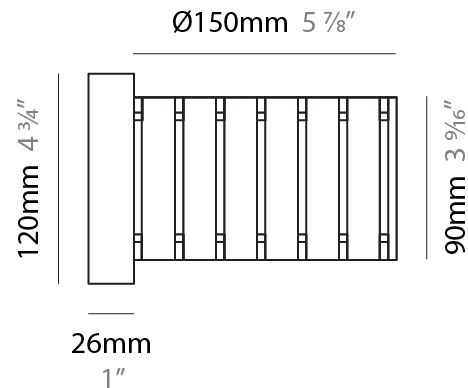

PROJECT	_____
TYPE	_____
SPECIFIER	_____
QUANTITY	_____
DATE	_____

LUZ OCULTA WOOD SURFACE

D53031- _____ - _____
base number   Finish   Finish
                         Options   Options

1. To build a product code in our configurator select the specify button on the base model # product page
2. To build a manual product code on this datasheet choose from the options listed below in blue font and add the suffix to the base model #

GENERAL

Series: Luz Oculta
Subseries: Luz Oculta Wood
Brand: Fambuena
Division: Design
Mounting Type: Surface
Mounting Location: Wall
Subcategory: Ambient

PHYSICAL

Shape: Cylinder
Diameter (mm): 150
Diameter (in): 5 7/8
Height (mm): 90
Height (in): 3 9/16
Light Distribution: Direct / Indirect
Fixture Finish: [DOW / NAT](#)
Holder Finish: BRA / BRZ
Fixture Material: Metal / Wood

ELECTRICAL

Number of Lamps: 1
Lamp Type: LED Retrofit
Lamp Shape: T4
Bulb Included: Bulb Not Included
Max. Wattage Per Lamp (W): 3
Lamp Base: G9
Input Voltage (V): 120

LED

OPTICAL

RATINGS AND CERTIFICATIONS

Certified By: Certified for North American Standards
IP rating: IP20