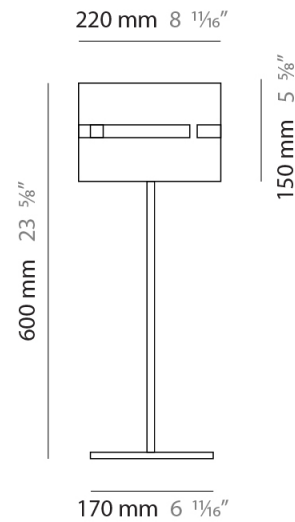

PROJECT	_____
TYPE	_____
SPECIFIER	_____
QUANTITY	_____
DATE	_____

LUZ OCULTA METAL PORTABLE

D54025-

base number   Finish
Options

1. To build a product code in our configurator select the specify button on the base model # product page
2. To build a manual product code on this datasheet choose from the options listed below in blue font and add the suffix to the base model #

GENERAL

Series: Luz Oculta
Subseries: Luz Oculta Metal
Brand: Fambuena
Division: Design
Mounting Type: Portable
Mounting Location: Table
Subcategory: Table

PHYSICAL

Shape: Cylinder
Diameter (mm): 220
Diameter (in): 8 ¹¹/₁₆
Height (mm): 600
Height (in): 23 ⁵/₈
Light Distribution: Direct / Indirect
Fixture Finish: [BRA](#) / [BRZ](#) / [ABR](#)
Fixture Material: Metal
Upon Request: Bolt Down

ELECTRICAL

Number of Lamps: 1
Lamp Type: LED Retrofit
Lamp Shape: B10
Bulb Included: Bulb Not Included
Max. Wattage Per Lamp (W): 4
Lamp Base: E12
Input Voltage (V): 120

LED

OPTICAL

RATINGS AND CERTIFICATIONS

Certified By: Certified for North American Standards
IP rating: IP20