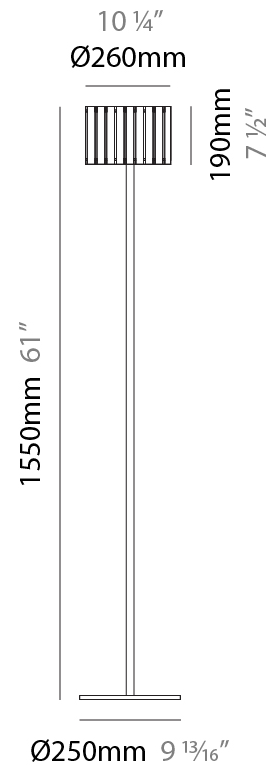

PROJECT	_____
TYPE	_____
SPECIFIER	_____
QUANTITY	_____
DATE	_____

LUZ OCULTA WOOD PORTABLE

D54032- _____ - _____
base number   Finish Options   Finish Options

1. To build a product code in our configurator select the specify button on the base model # product page
2. To build a manual product code on this datasheet choose from the options listed below in blue font and add the suffix to the base model #

GENERAL

Series: Luz Oculta
Subseries: Luz Oculta Wood
Brand: Fambuena
Division: Design
Mounting Type: Portable
Mounting Location: Floor
Subcategory: Floor

PHYSICAL

Shape: Cylinder
Diameter (mm): 260
Diameter (in): 10 ¼
Height (mm): 1550
Height (in): 61
Light Distribution: Direct / Indirect
Fixture Finish: [DOW / NAT](#)
Holder Finish: BRA / BRZ
Fixture Material: Metal / Wood
Upon Request: Bolt Down

ELECTRICAL

Number of Lamps: 1
Lamp Type: LED Retrofit
Lamp Shape: B10
Bulb Included: Bulb Not Included
Max. Wattage Per Lamp (W): 4
Lamp Base: E12
Input Voltage (V): 120

LED

OPTICAL

RATINGS AND CERTIFICATIONS

Certified By: Certified for North American Standards
IP rating: IP20