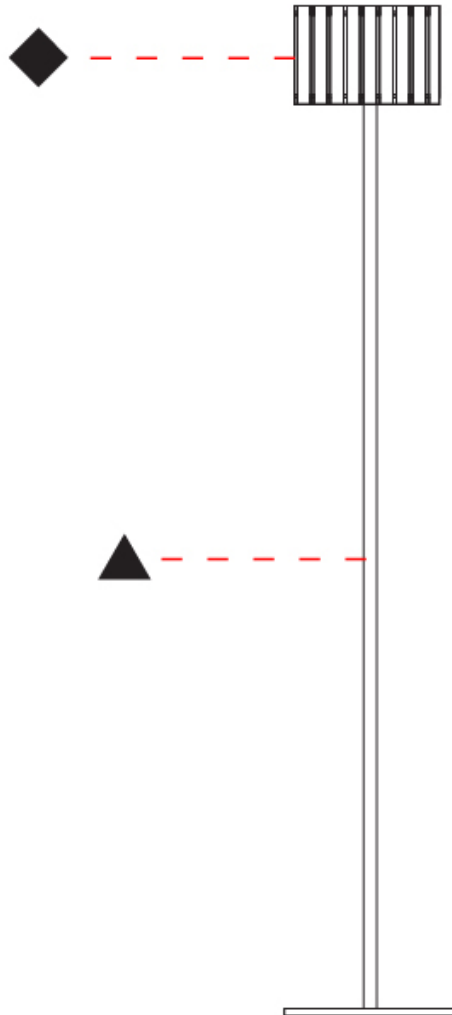

LUZ OCULTA WOOD PORTABLE

D54032-

PROJECT

TYPE

SPECIFIER

QUANTITY

DATE

D