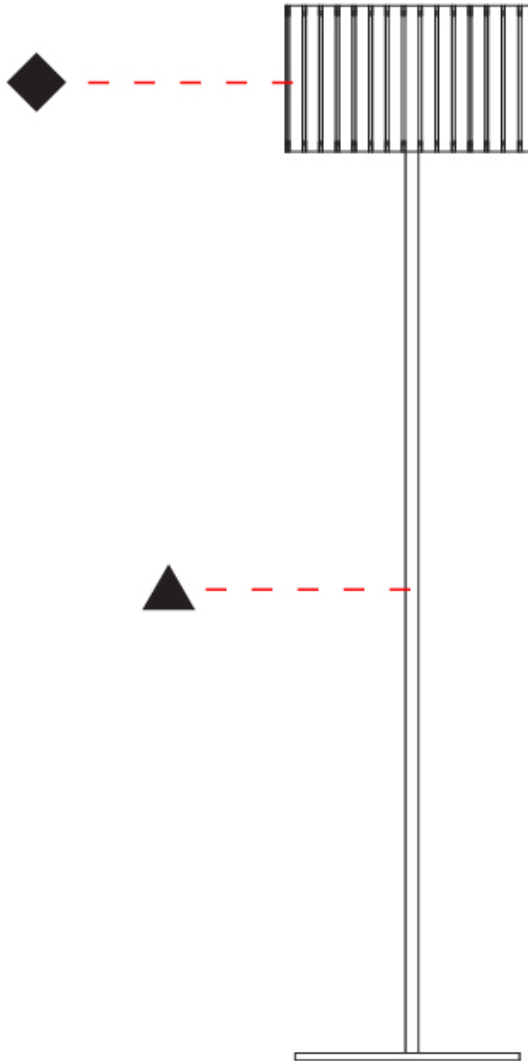

LUZ OCULTA WOOD PORTABLE

D54030-

PROJECT

TYPE

SPECIFIER

QUANTITY

DATE

D