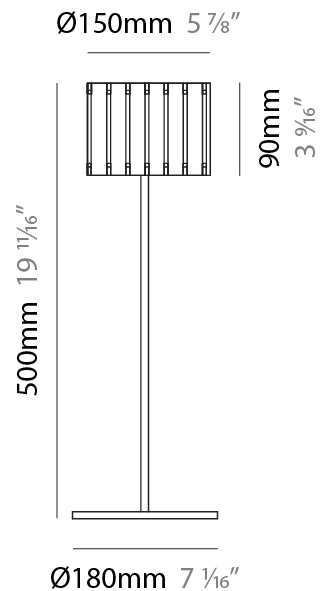

PROJECT
TYPE
SPECIFIER
QUANTITY
DATE

LUZ OCULTA WOOD PORTABLE

D54040- -

base number	Finish Options	Finish Options

1. To build a product code in our configurator select the specify button on the base model # product page
2. To build a manual product code on this datasheet choose from the options listed below in blue font and add the suffix to the base model #

GENERAL

Series: Luz Oculta
Subseries: Luz Oculta Wood
Brand: Fambuena
Division: Design
Mounting Type: Portable
Mounting Location: Table
Subcategory: Table

PHYSICAL

Shape: Cylinder
Diameter (mm): 150
Diameter (in): 5 ⁷/₈
Height (mm): 500
Height (in): 19 ¹¹/₁₆
Light Distribution: Direct / Indirect
Fixture Finish: [DOW / NAT](#)
Holder Finish: BRA / BRZ
Fixture Material: Metal / Wood
Upon Request: Bolt Down

ELECTRICAL

Number of Lamps: 1
Lamp Type: LED Retrofit
Lamp Shape: T4
Bulb Included: Bulb Not Included
Max. Wattage Per Lamp (W): 3
Lamp Base: G9
Input Voltage (V): 120

LED

OPTICAL

RATINGS AND CERTIFICATIONS

Certified By: Certified for North American Standards
IP rating: IP20