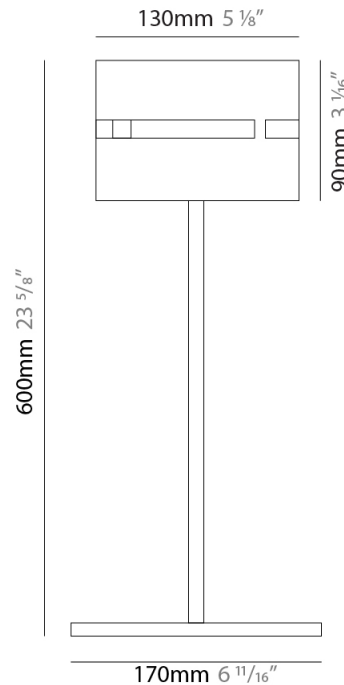

LUZ OCULTA METAL PORTABLE

D54026-

base number   Finish
Options

1. To build a product code in our configurator select the specify button on the base model # product page
2. To build a manual product code on this datasheet choose from the options listed below in blue font and add the suffix to the base model #

GENERAL

Series: Luz Oculta
Subseries: Luz Oculta Metal
Brand: Fambuena
Division: Design
Mounting Type: Portable
Mounting Location: Table
Subcategory: Table

PHYSICAL

Shape: Cylinder
Diameter (mm): 120
Diameter (in): 4 ¾
Height (mm): 500
Height (in): 19 11/16
Light Distribution: Direct / Indirect
Fixture Finish: [BRA](#) / [BRZ](#) / [ABR](#)
Fixture Material: Metal
Upon Request: Bolt Down

ELECTRICAL

Number of Lamps: 1
Lamp Type: LED Retrofit
Lamp Shape: T4
Bulb Included: Bulb Not Included
Max. Wattage Per Lamp (W): 5
Lamp Base: G9
Input Voltage (V): 120

LED

OPTICAL

RATINGS AND CERTIFICATIONS

Certified By: Certified for North American Standards
IP rating: IP20

PROJECT	_____
TYPE	_____
SPECIFIER	_____
QUANTITY	_____
DATE	_____