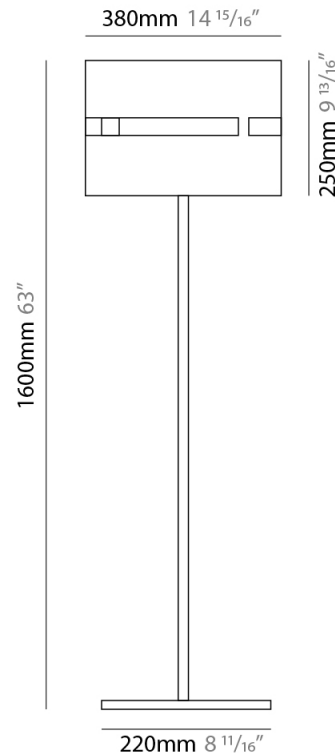

PROJECT	_____
TYPE	_____
SPECIFIER	_____
QUANTITY	_____
DATE	_____

LUZ OCULTA METAL PORTABLE

D54021-

base number   Finish
Options

1. To build a product code in our configurator select the specify button on the base model # product page
2. To build a manual product code on this datasheet choose from the options listed below in blue font and add the suffix to the base model #

GENERAL

Series: Luz Oculta
Subseries: Luz Oculta Metal
Brand: Fambuena
Division: Design
Mounting Type: Portable
Mounting Location: Floor
Subcategory: Floor

PHYSICAL

Shape: Cylinder
Diameter (mm): 380
Diameter (in): 14 ¹⁵/₁₆
Height (mm): 1600
Height (in): 63
Light Distribution: Direct / Indirect
Fixture Finish: [BRA](#) / [BRZ](#) / [ABR](#)
Fixture Material: Metal
Upon Request: Bolt Down

ELECTRICAL

Number of Lamps: 1
Lamp Type: LED Retrofit
Lamp Shape: A19
Bulb Included: Bulb Not Included
Max. Wattage Per Lamp (W): 7
Lamp Base: E26
Input Voltage (V): 120
Upon Request: 277Vac / GU24

LED

OPTICAL

RATINGS AND CERTIFICATIONS

Certified By: Certified for North American Standards
IP rating: IP20