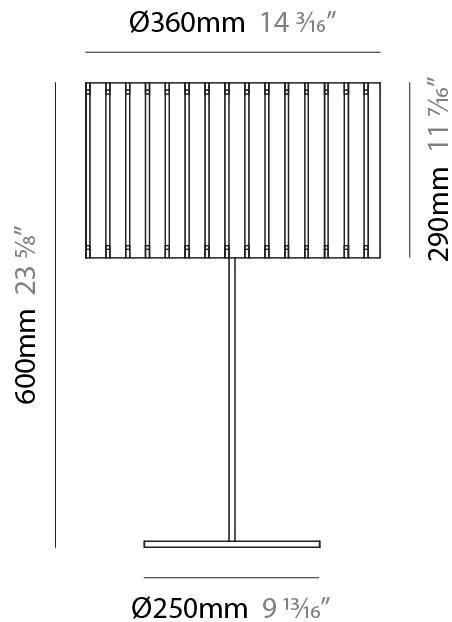

PROJECT
TYPE
SPECIFIER
QUANTITY
DATE

LUZ OCULTA WOOD PORTABLE

D54036- _____

base number   Finish Options   Finish Options

1. To build a product code in our configurator select the specify button on the base model # product page
2. To build a manual product code on this datasheet choose from the options listed below in blue font and add the suffix to the base model #

GENERAL

Series: Luz Oculta
Subseries: Luz Oculta Wood
Brand: Fambuena
Division: Design
Mounting Type: Portable
Mounting Location: Table
Subcategory: Table

PHYSICAL

Shape: Cylinder
Diameter (mm): 360
Diameter (in): 14 ³/₁₆
Height (mm): 600
Height (in): 23 ⁵/₈
Light Distribution: Direct / Indirect
Fixture Finish: [DOW / NAT](#)
Holder Finish: BRA / BRZ
Fixture Material: Metal / Wood
Upon Request: Bolt Down

ELECTRICAL

Number of Lamps: 1
Lamp Type: LED Retrofit
Lamp Shape: A19
Bulb Included: Bulb Not Included
Max. Wattage Per Lamp (W): 7
Lamp Base: E26
Input Voltage (V): 120
Upon Request: 277Vac / GU24

LED

OPTICAL

RATINGS AND CERTIFICATIONS

Certified By: CSA Certified to UL and CSA Standards
IP rating: IP20